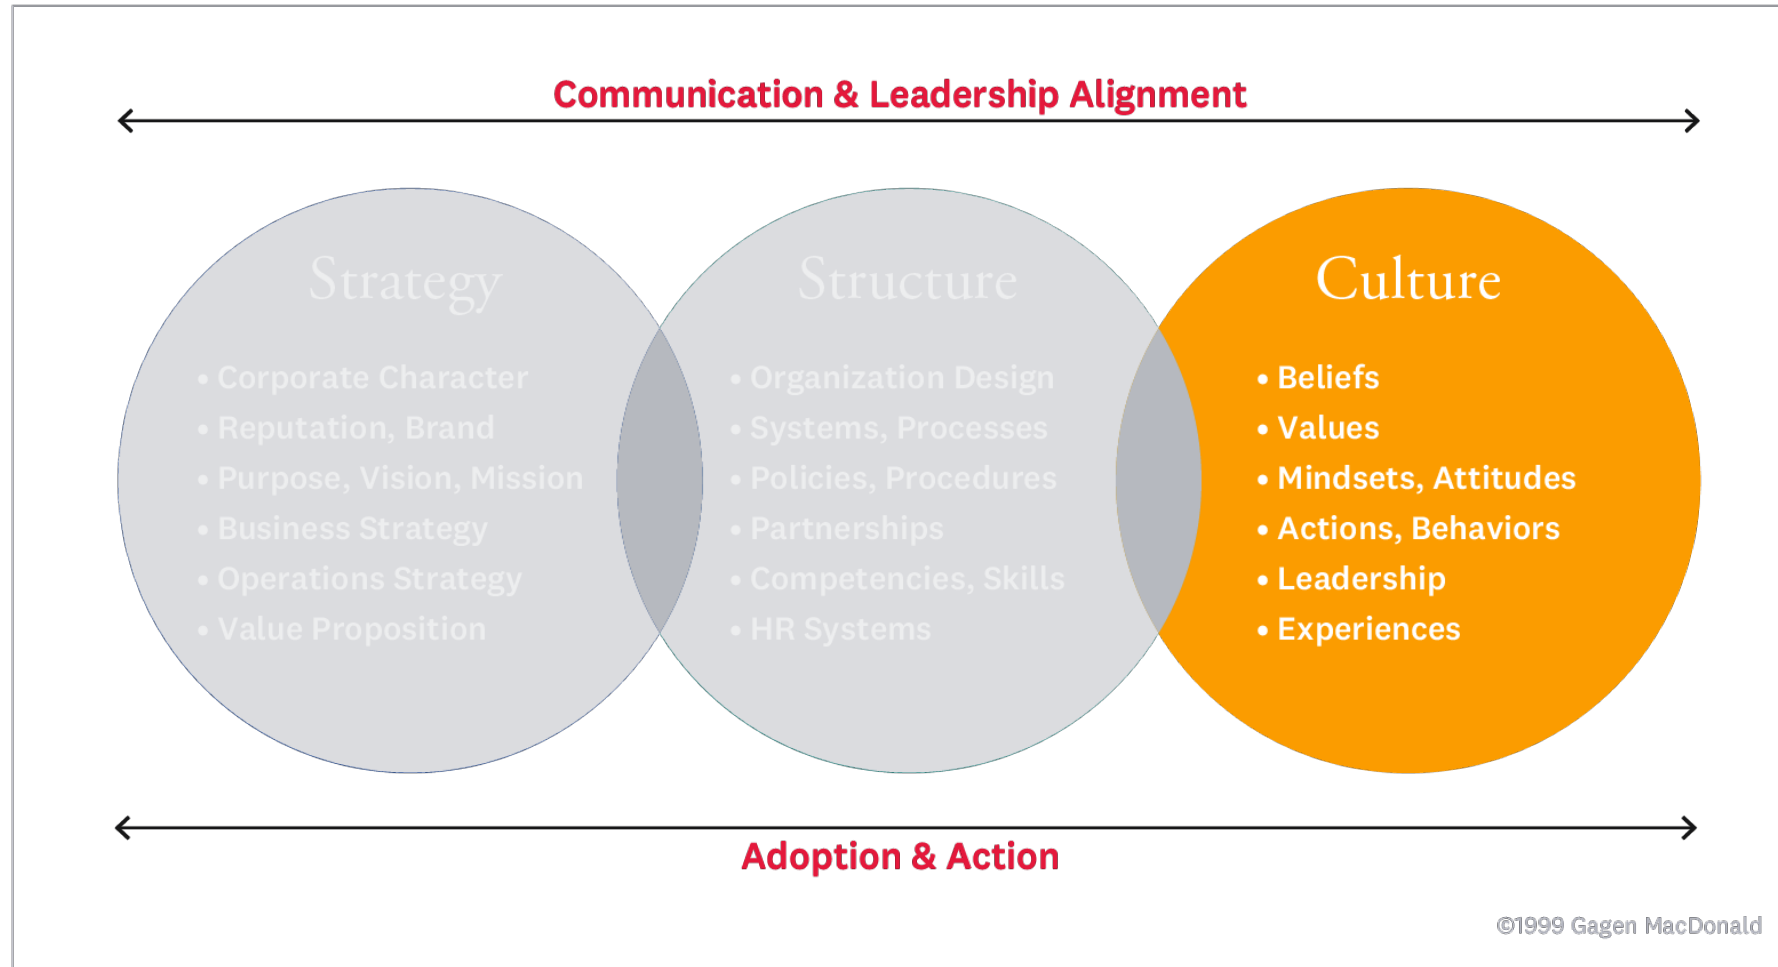

**Gagen
MacDonald**

An APCO Worldwide Company

CREATING A Transformative Enterprise

Greg Voeller
Senior Director

Shana Hoffman
CEO of Lucet

We are dedicated to helping organizations navigate *the human struggle of change.*

Lucet™

We believe that everyone deserves a more direct path to better mental health

Our Mission

To provide the *infrastructure* necessary to *optimize* behavioral health access across your ecosystem

Luceet™

 NEW DIRECTIONS® + TRIDIUUM 

It's all connected....

A core belief

Winning in the market

KEY SUCCESS MEASURES

Members connected to behavioral health care

Number of days to appointment for behavioral health care

Our people fully living our Values & Key Behaviors

Financial commitments and growth

Framing our needed culture

A core belief

Change Leadership

Approach in the moment

Where we start...

©2022 Gagen MacDonald