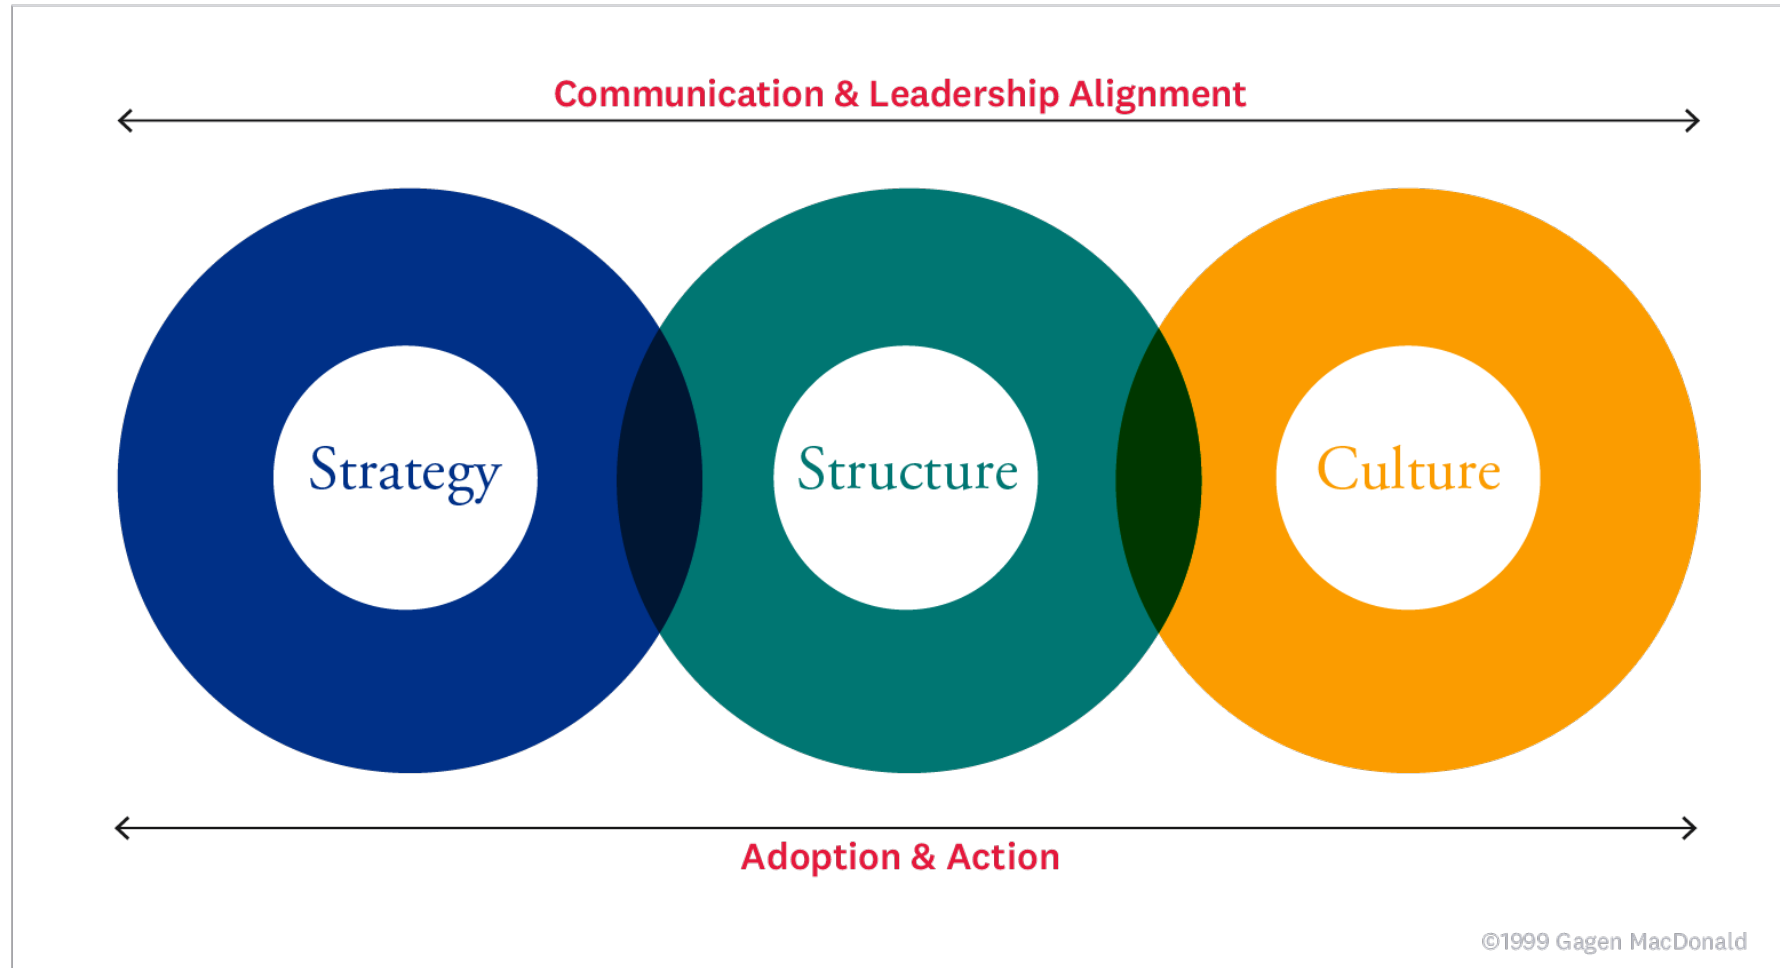

**Gagen
MacDonald**

An APCO Worldwide Company

CREATING A Transformative Enterprise

Greg Voeller
Senior Director

Shana Hoffman
CEO of Lucet

We are dedicated to helping organizations navigate *the human struggle of change.*

Lucet™

We believe that everyone deserves a more direct path to better mental health

Our Mission

To provide the *infrastructure* necessary to *optimize* behavioral health access across your ecosystem

Luceet™

 NEW DIRECTIONS® + TRIDIUUM 

It's all connected....

A core belief

Winning in the market

KEY SUCCESS MEASURES

Members connected to behavioral health care

Number of days to appointment for behavioral health care

Our people fully living our Values & Key Behaviors

Financial commitments and growth

Framing our needed culture

A core belief

Change Leadership

Approach in the moment

Where we start...

©2022 Gagen MacDonald