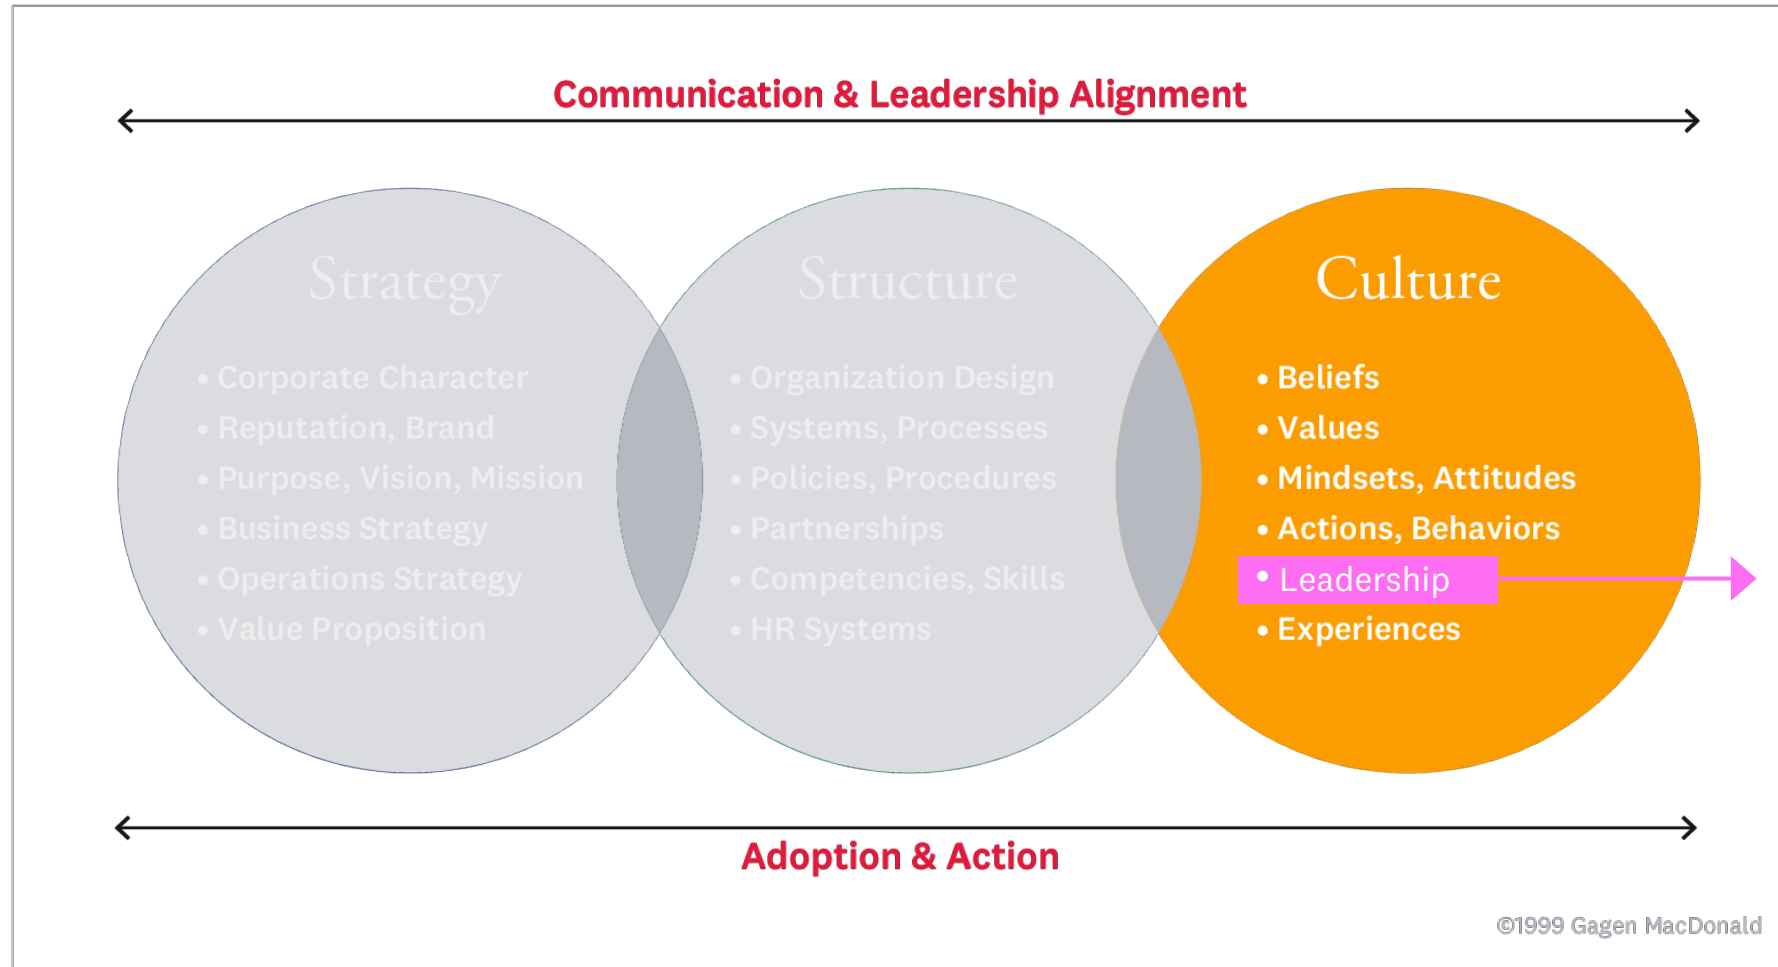

**Gagen
MacDonald**

An APCO Worldwide Company

CREATING A Transformative Enterprise

Greg Voeller
Senior Director

Shana Hoffman
CEO of Lucet

We are dedicated to helping organizations navigate *the human struggle of change.*

Lucet™

We believe that everyone deserves a more direct path to better mental health

Our Mission

To provide the *infrastructure* necessary to *optimize* behavioral health access across your ecosystem

Luceet™

 NEW DIRECTIONS® + TRIDIUUM 

It's all connected....

A core belief

Winning in the market

KEY SUCCESS MEASURES

Members connected to behavioral health care

Number of days to appointment for behavioral health care

Our people fully living our Values & Key Behaviors

Financial commitments and growth

Framing our needed culture

A core belief

Change Leadership

Approach in the moment

Where we start...

©2022 Gagen MacDonald