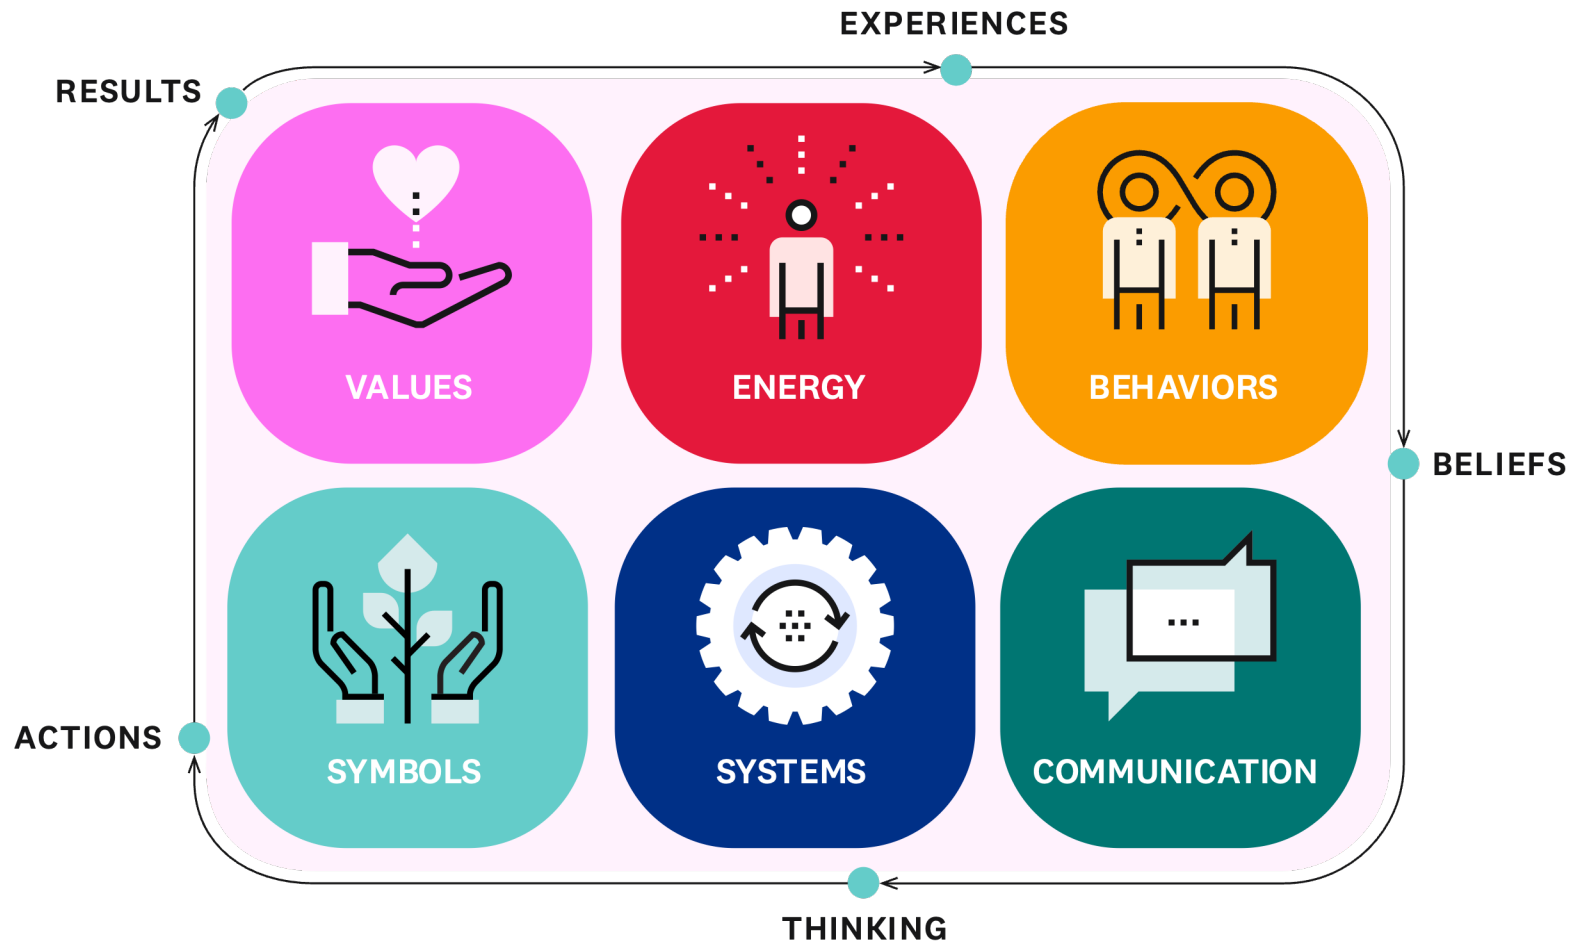

©2017 Gagen MacDonald