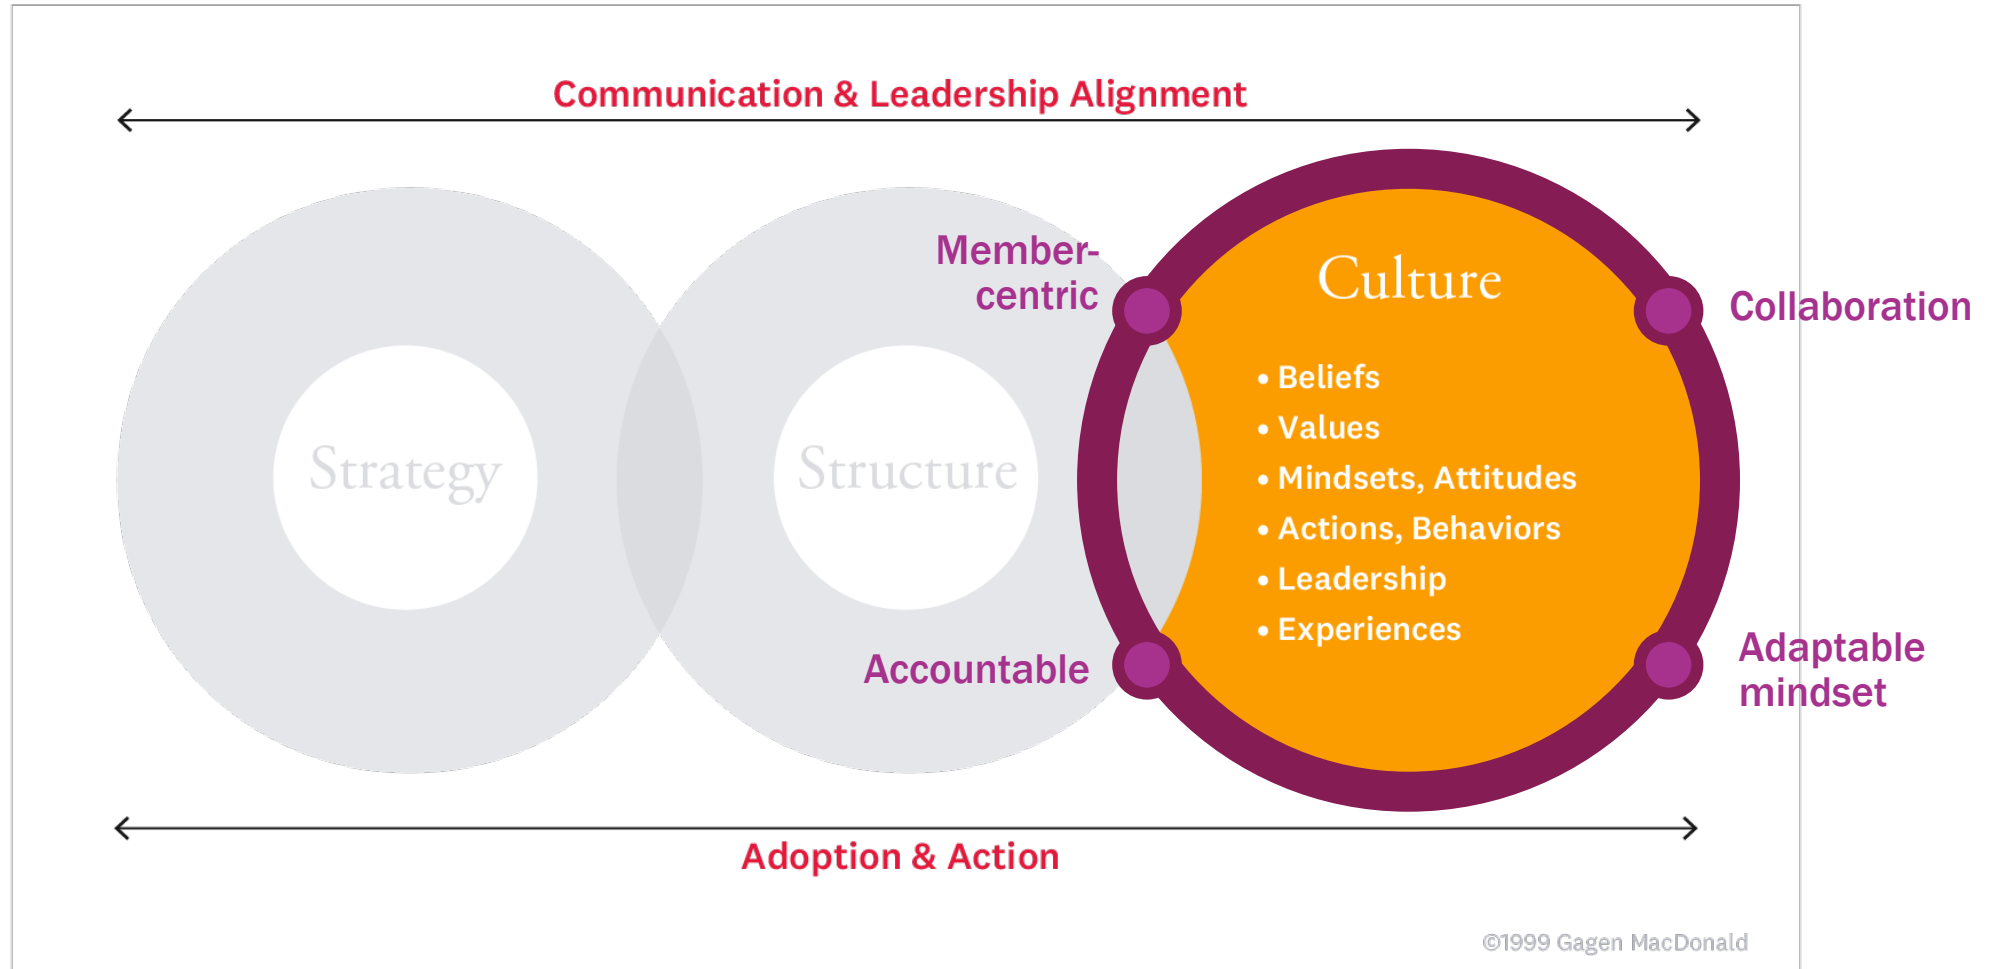

Lucet™

We believe that everyone deserves a more direct path to better mental health

Our Mission

To provide the *infrastructure* necessary to *optimize* behavioral health access across your ecosystem

Luceet™

 NEW DIRECTIONS® + TRIDIUUM 

It's all connected....

A core belief

Winning in the market

KEY SUCCESS MEASURES

Members connected to behavioral health care

Number of days to appointment for behavioral health care

Our people fully living our Values & Key Behaviors

Financial commitments and growth

Framing our needed culture

A core belief

Change Leadership

Approach in the moment

Where we start...

©2022 Gagen MacDonald

Recommendations

70% of the organization experiencing exhaustion

1. COMPANY VISION
2. STRATEGIC PLANNING & GOVERNANCE,
3. CHANGE READINESS & CHANGE LEADERSHIP

Progress to Date

- On track in our business results
- Increased understanding of our strategy
- Crystallized clarity and focus in role
- Equipped and enabled leaders