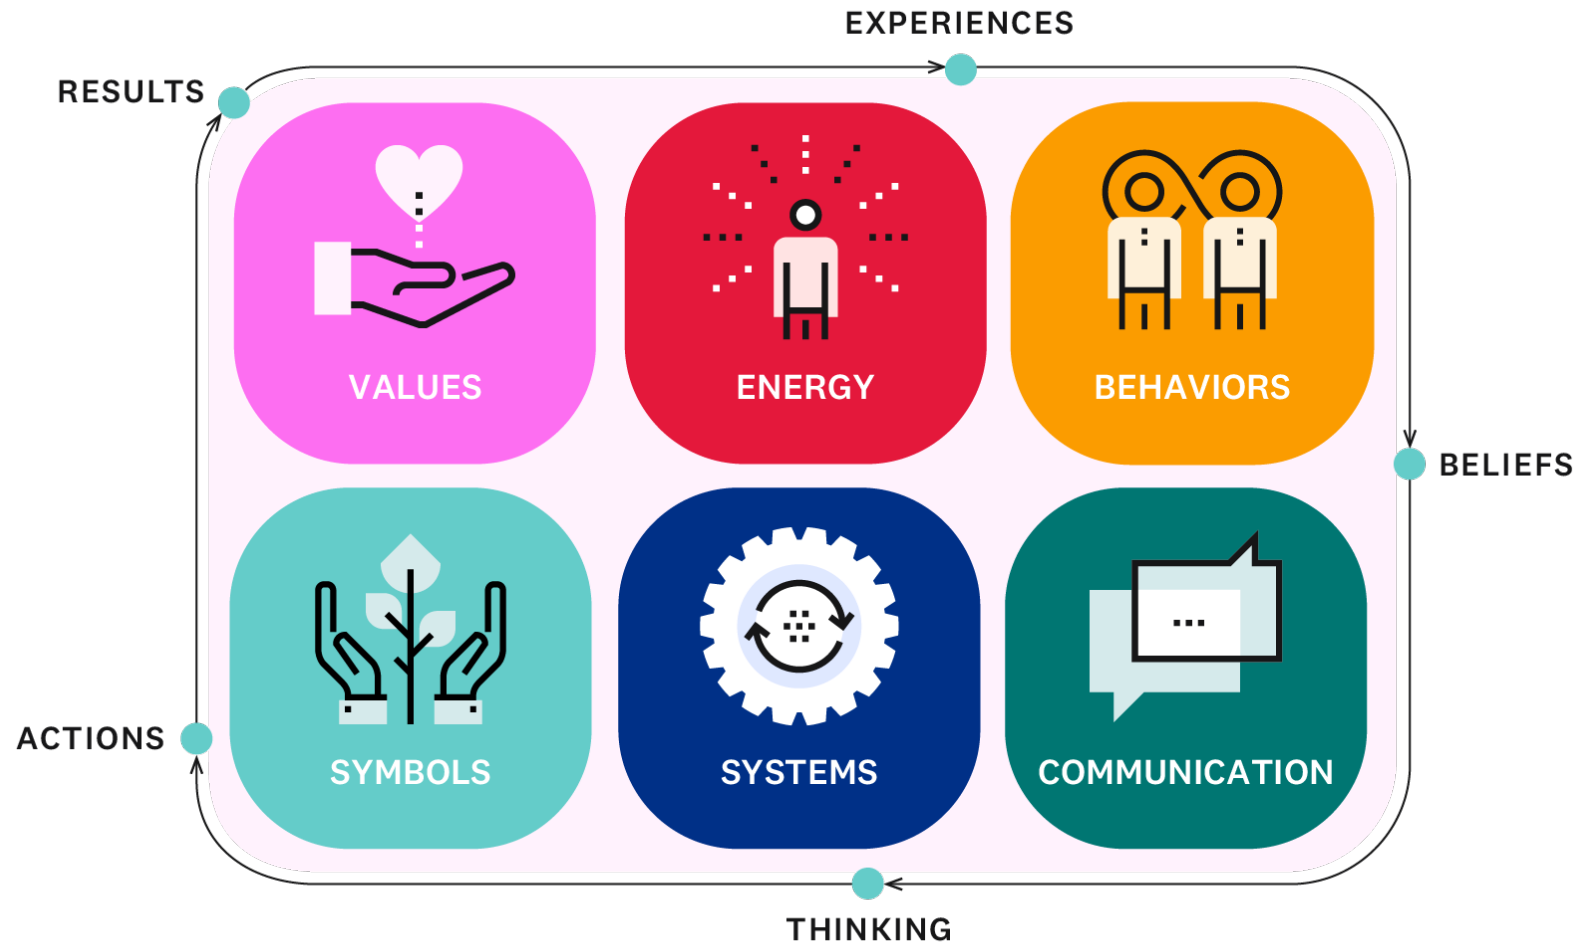

Lucet™

We believe that everyone deserves a more direct path to better mental health

Our Mission

To provide the *infrastructure* necessary to *optimize* behavioral health access across your ecosystem

Luceet™

 NEW DIRECTIONS® + TRIDIUUM 

It's all connected....

A core belief

Winning in the market

KEY SUCCESS MEASURES

Members connected to behavioral health care

Number of days to appointment for behavioral health care

Our people fully living our Values & Key Behaviors

Financial commitments and growth

Framing our needed culture

A core belief

Change Leadership

Approach in the moment

Where we start...

©2022 Gagen MacDonald

70% of the organization experiencing exhaustion

Highest-correlating responses are the following:

- **63%** are not sure where the organization is going or what the vision is.
- **83%** of the organization indicated they are not sure what other teams are doing.
- **76%** indicated the company is constantly reacting to change or the unexpected.
- **61%** indicated if something isn't working or going the way it should, we keep trying to make it work.